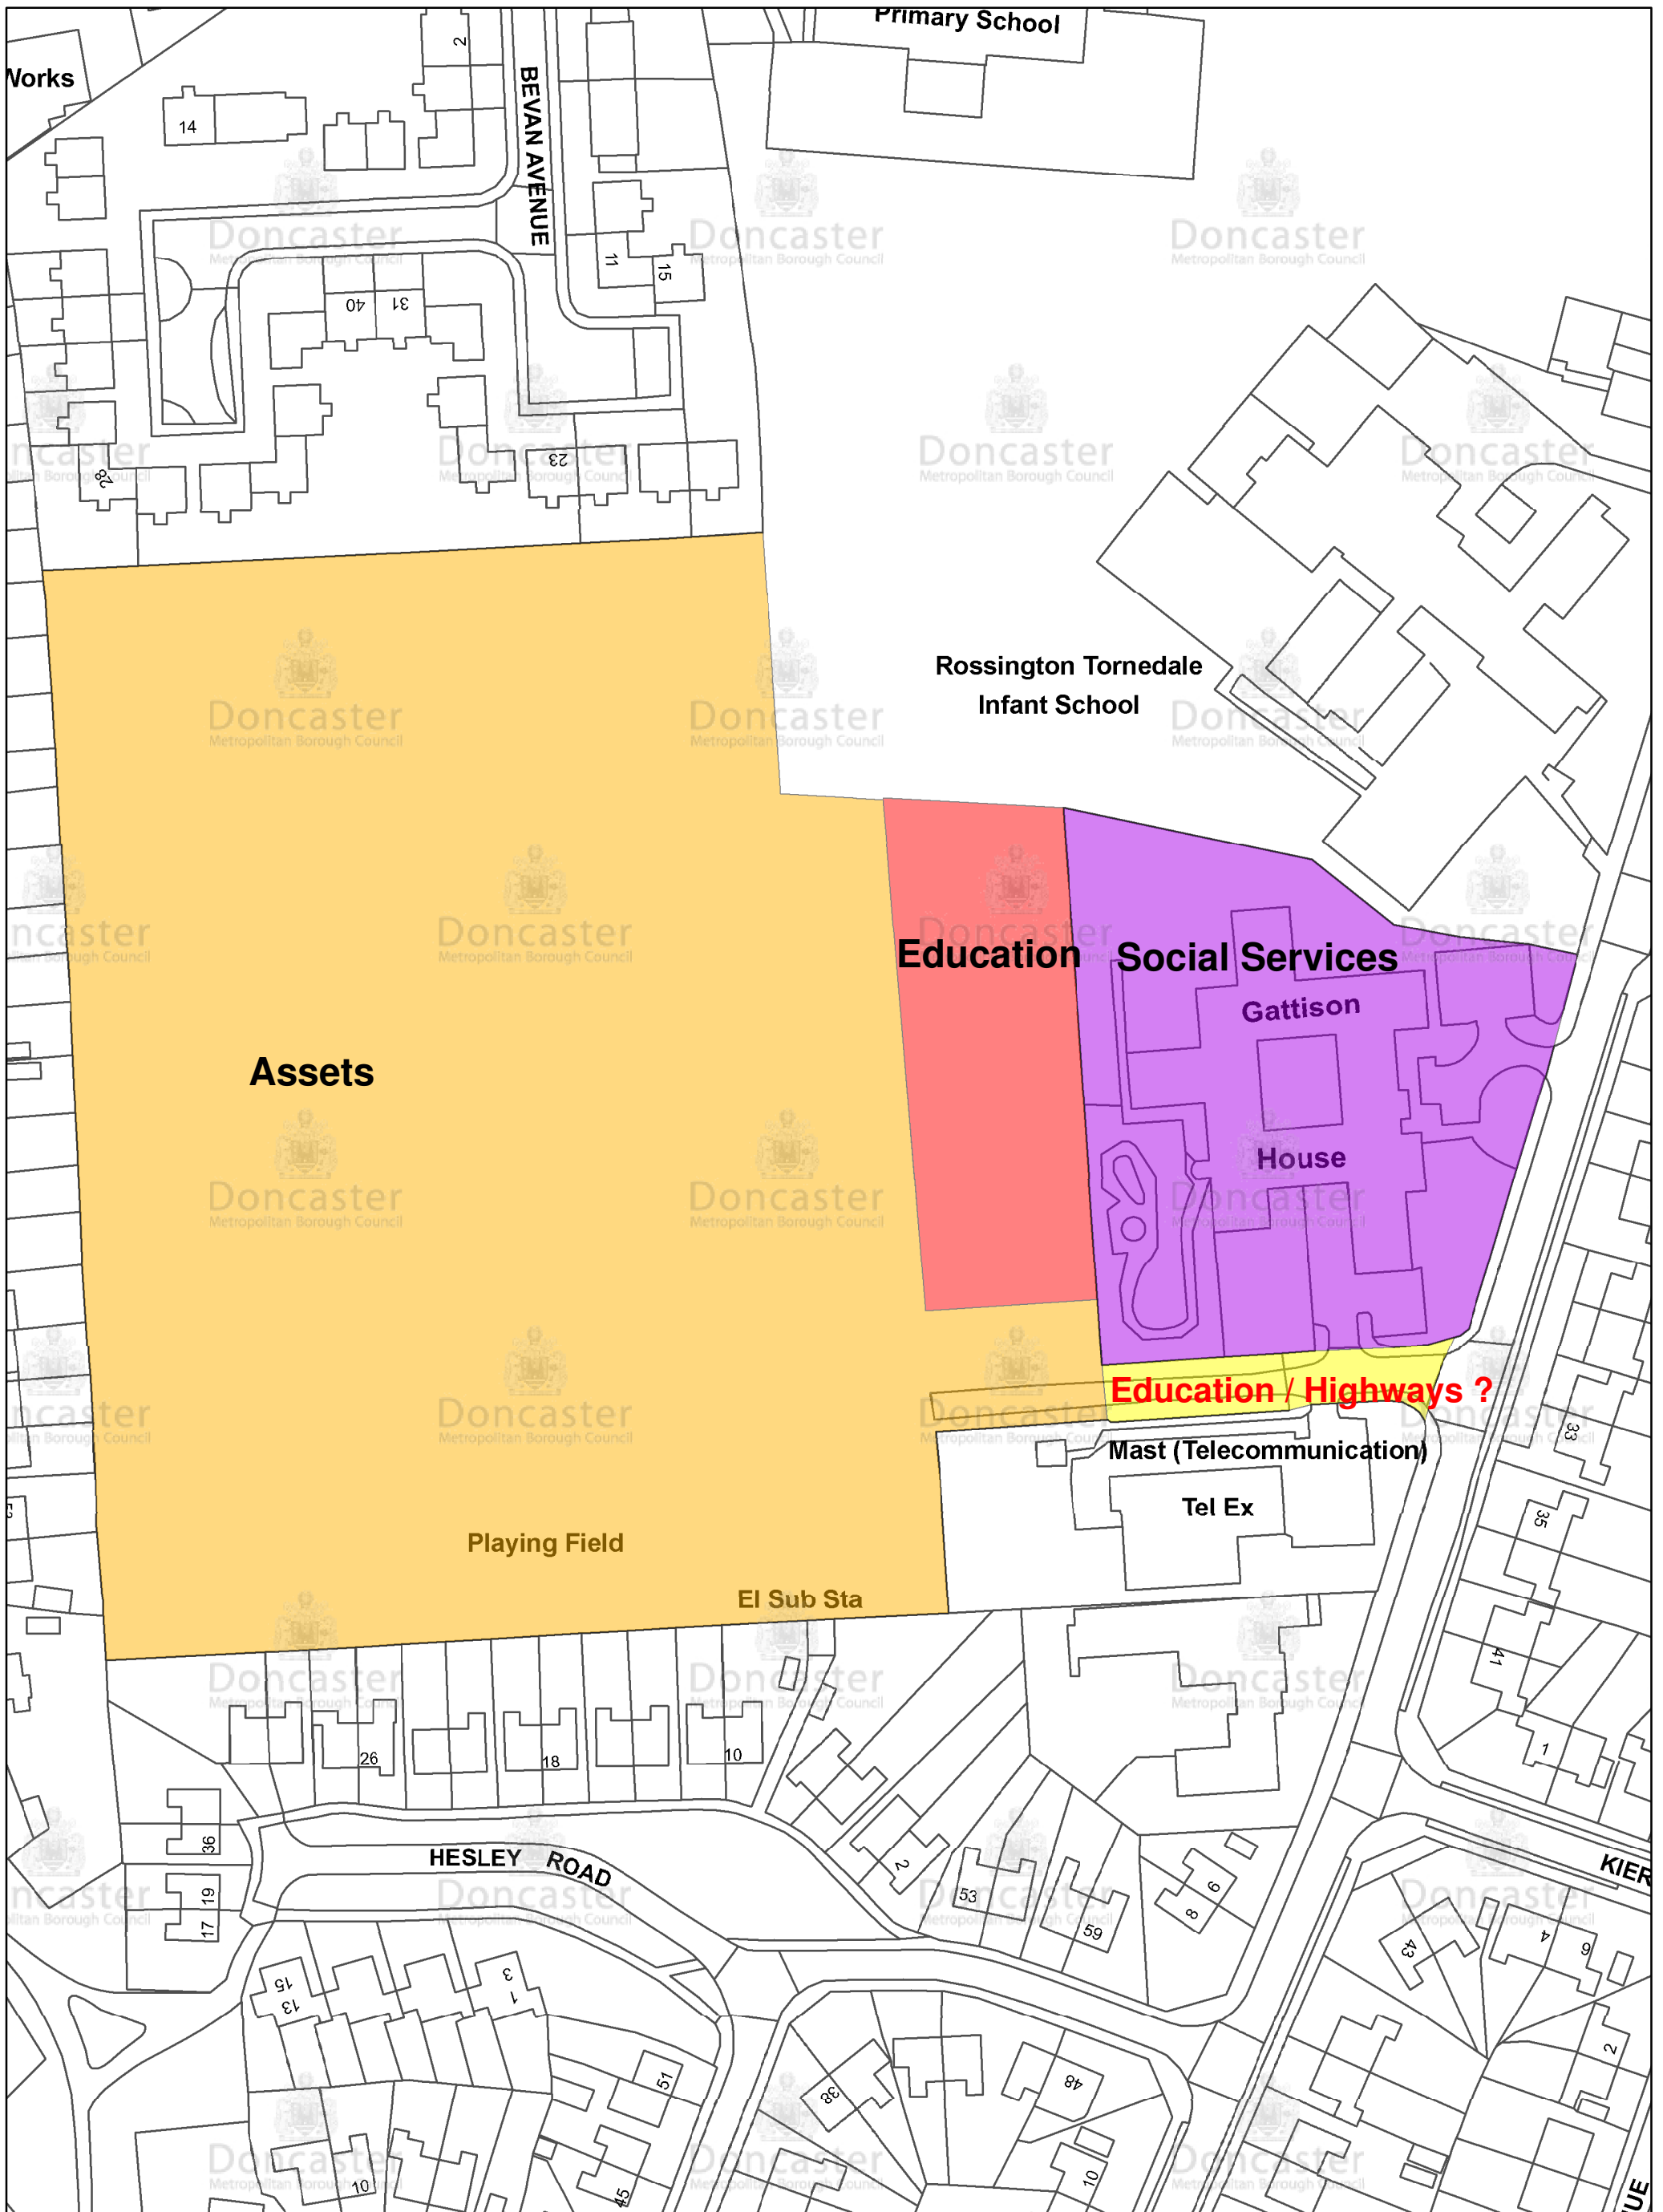

Ownership plan

<p>(c) Crown copyright. License Number 100019782. 2014. (c) Copyright GeoInformation Group 1997, 2002, 2005 and 2007.</p>	<p>Completed By : Laura Felters</p>	<p>Map Reference: <Double-click here to ref></p>	<p>Date : 18 July 2014</p>	<p>Scale : 1:1,026</p>
---	--	---	---------------------------------------	-----------------------------------